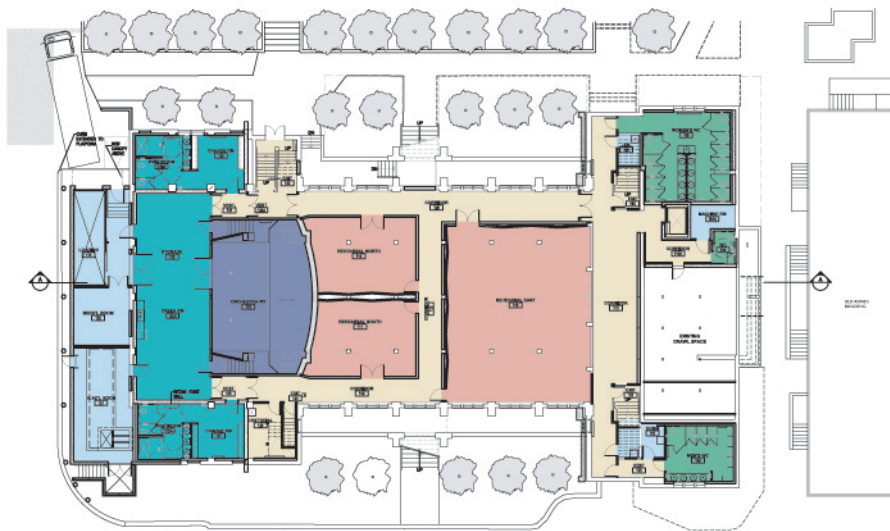

LOWER FLOOR PLAN

- WASHROOMS
- THEATRE
- ACADEMIC
- AUDIANCE
- CIRCULATION
- GENERAL SUPPORT
- THEATRE ADMIN
- THEATRE SUPPORT