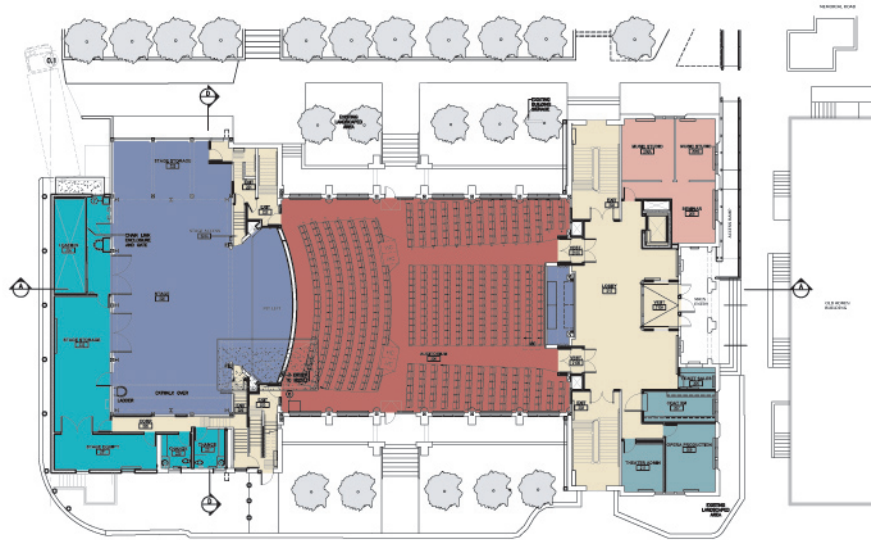

MAIN FLOOR PLAN