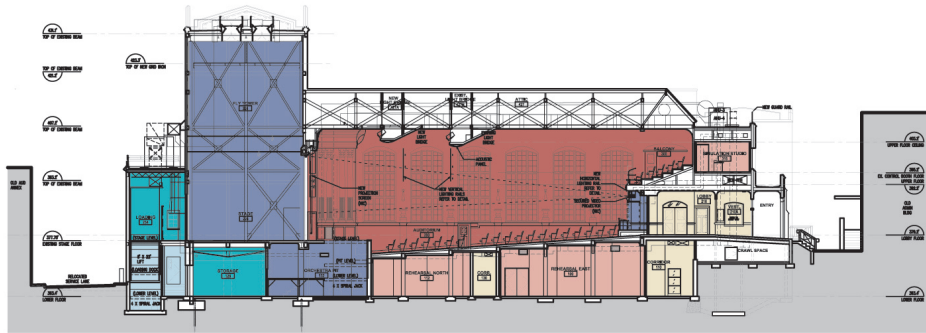

Vancouver, BC:

While remaining in constant use for musical performances, rehearsals, film presentations and lectures since being constructed as a 'temporary' building in 1925, in recent years UBC's Old Auditorium was allowed to deteriorate to the point that it was being considered for demolition. University resources were directed to the Frederick Wood Theatre and impressive new Chan Centre for the Performing Arts. However, due to severe academic and rehearsal space shortages in their current building and with no new facilities anticipated, the School of Music insisted the 'Old Aud' be retained and retrofitted to support their growing voice and opera programs. The original 600-seat performance hall offers excellent acoustics with the necessary proscenium stage setting.

Our firm was commissioned by UBC Campus Planning & Development to review the 26,000 sf building's current condition, requirements for code upgrades and potential to meet the space and technical needs of the Opera Program. This led to a final concept and approval to precede with detailed design and contract documents for re-planning all 'back-of-house' areas, with a 2 storey 6,000 sf addition, and introduction of a 60-person orchestra pit with 110 new seats added on the main floor. The entire lower level is re-organized for rehearsal space and music practice facilities with existing front-of house areas given over to public functions and School of Music offices. The extensive reorganization of the building triggers complete replacement of mechanical-electrical systems necessary for theatre performances, new fire and life safety systems and full seismic upgrade of the heavy timber structure. Opportunities for heritage restoration should appeal to countless UBC alumnae who have experienced the venerable old building. Construction cost, \$15.0 M (2008 – '10).